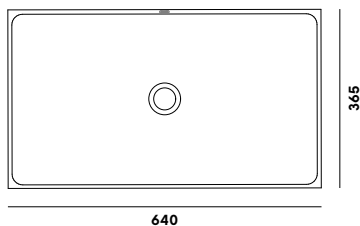

COLOUR VARIANTS

grey: gwboxgr

anthracite: gwboxan

sand: gwboxsnd

DIMENSIONS (mm)

DIMENSIONS
640 / 365 / 140
mm

WEIGHT
15 kg

LIGHT
fibre
reinforcement
—
reduced weight