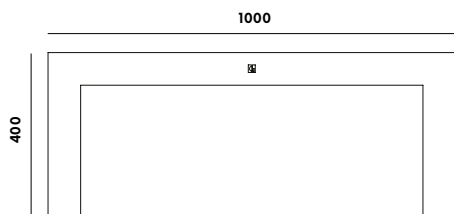

Gravelli

FRAME

A practical version of a side table, created in simple shapes from a single piece of concrete. A table that is reliable and resistant to humidity and other external influences, it can also be used in a garden. Its natural character ensures it is the serene strength of any space.

COLOUR VARIANTS

grey: gctfrmgr

anthracite: gctfrman

DIMENSIONS (mm)

DIMENSIONS
1000 / 600 / 400
mm

WEIGHT
29 kg

LIGHT
fibre
reinforcement
—
reduced weight

WATERPROOF
quality surface
impregnation
—
liquid-proof