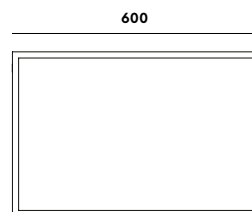

Gravelli

FRAME

A practical version of a side table, created in simple shapes from a single piece of concrete. A table that is reliable and resistant to humidity and other external influences, it can also be used in a garden. Its natural character ensures it is the serene strength of any space.

COLOUR VARIANTS

grey: gctfrmgr

anthracite: gctfrman

DIMENSIONS (mm)

DIMENSIONS
1000 / 600 / 400
mm

WEIGHT
29 kg

LIGHT
fibre
reinforcement
—
reduced weight

WATERPROOF
quality surface
impregnation
—
liquid-proof