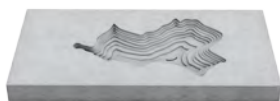

Gravelli

MAP

A unique wall-mounted washbasin. It can transform a bathroom into a designer space worthy of admiration. Despite its dimensions, special production technologies give it a normal weight.

COLOUR VARIANTS

grey: gwmapgr

anthracite: gwmapan

sand: gwmapsnd

DIMENSIONS (mm)

1200

600

100

DIMENSIONS
1200 / 600 / 100
mm

WEIGHT
31 kg

LIGHT
fibre
reinforcement
—
reduced weight

WATERPROOF
quality surface
impregnation
—
liquid-proof

ECO
minimum waste
produced
—
respect for raw materials

SMOOTH
manually finished
surface
—
pleasant to the touch