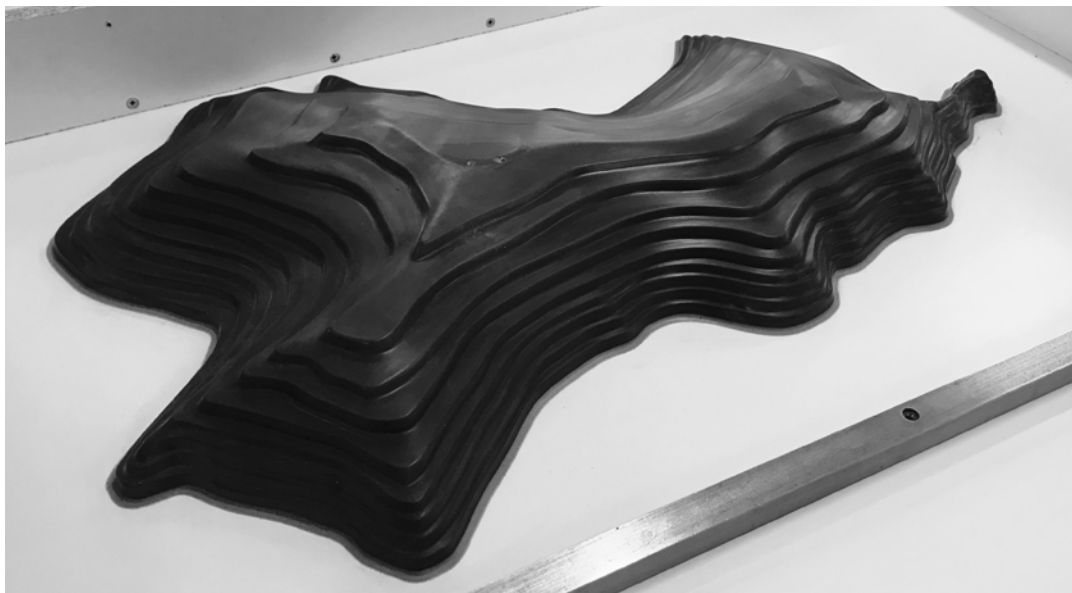

Gravelli

MAP

A unique wall-mounted washbasin. It can transform a bathroom into a designer space worthy of admiration. Despite its dimensions, special production technologies give it a normal weight.

COLOUR VARIANTS

grey: gwmapgr

anthracite: gwmapan

sand: gwmapsnd

DIMENSIONS (mm)

1200

600

100

DIMENSIONS
1200 / 600 / 100
mm

WEIGHT
31 kg

LIGHT
fibre
reinforcement
—
reduced weight

WATERPROOF
quality surface
impregnation
—
liquid-proof

ECO
minimum waste
produced
—
respect for raw materials

SMOOTH
manually finished
surface
—
pleasant to the touch