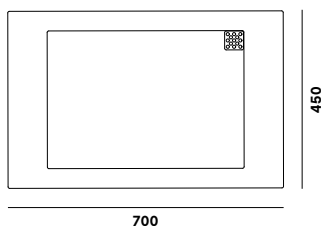

COLOUR VARIANTS

 **grey:** gw03sgr

 **anthracite:** gw03san

 **sand:** gw03ssnd

DIMENSIONS (mm)

DIMENSIONS
 700 / 450 / 100
 mm

WEIGHT
 21 kg

LIGHT
 fibre reinforcement
 reduced weight