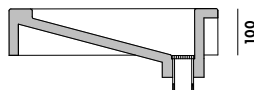

COLOUR VARIANTS

 **grey:** gw03sgr

 **anthracite:** gw03san

 **sand:** gw03ssnd

DIMENSIONS (mm)

DIMENSIONS
 700 / 450 / 100
 mm

WEIGHT
 21 kg

LIGHT
 fibre reinforcement
 reduced weight