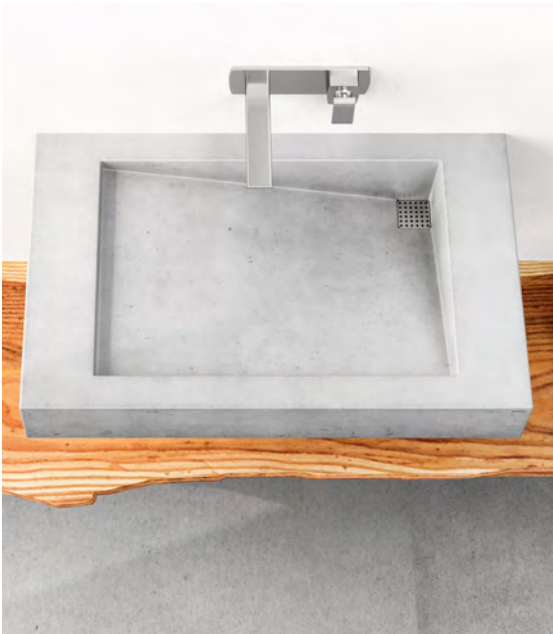

Gravelli

SLANT 03 SINGLE

A wall-mounted washbasin with an untraditional modern design. Ideal for anyone who enjoys surprising with eye-catching interior design elements. The bottom slopes from all sides to the drain, creating an excellent gradient and playing interestingly with shapes.

COLOUR VARIANTS

 **grey:** gw03sgr

 **anthracite:** gw03san

 **sand:** gw03ssnd

DIMENSIONS (mm)

DIMENSIONS
 700 / 450 / 100
 mm

WEIGHT
 21 kg

LIGHT
 fibre reinforcement
 reduced weight

WATERPROOF
 quality surface impregnation
 liquid-proof

ECO
 minimum waste produced
 respect for raw materials

SMOOTH
 manually finished surface
 pleasant to the touch

UV STABLE
 suitable for exteriors
 stable colours