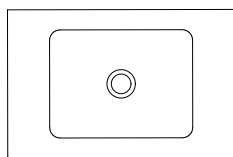

Gravelli

SLANT 06 MINI

A wall-mounted washbasin that despite its smaller size still maintains a dominant character and striking appearance typical for Gravelli. This concrete variation looks great in every smaller bathroom or lavatory.

COLOUR VARIANTS

● grey: gw06mgr

● anthracite: gw06man

● sand: gw06msnd

DIMENSIONS (mm)

520

340

100

DIMENSIONS
520 / 340 / 100
mm

WEIGHT
15 kg

LIGHT
fibre reinforcement
reduced weight

WATERPROOF
quality surface impregnation
liquid-proof

ECO
minimum waste produced
respect for raw materials

SMOOTH
manually finished surface
pleasant to the touch